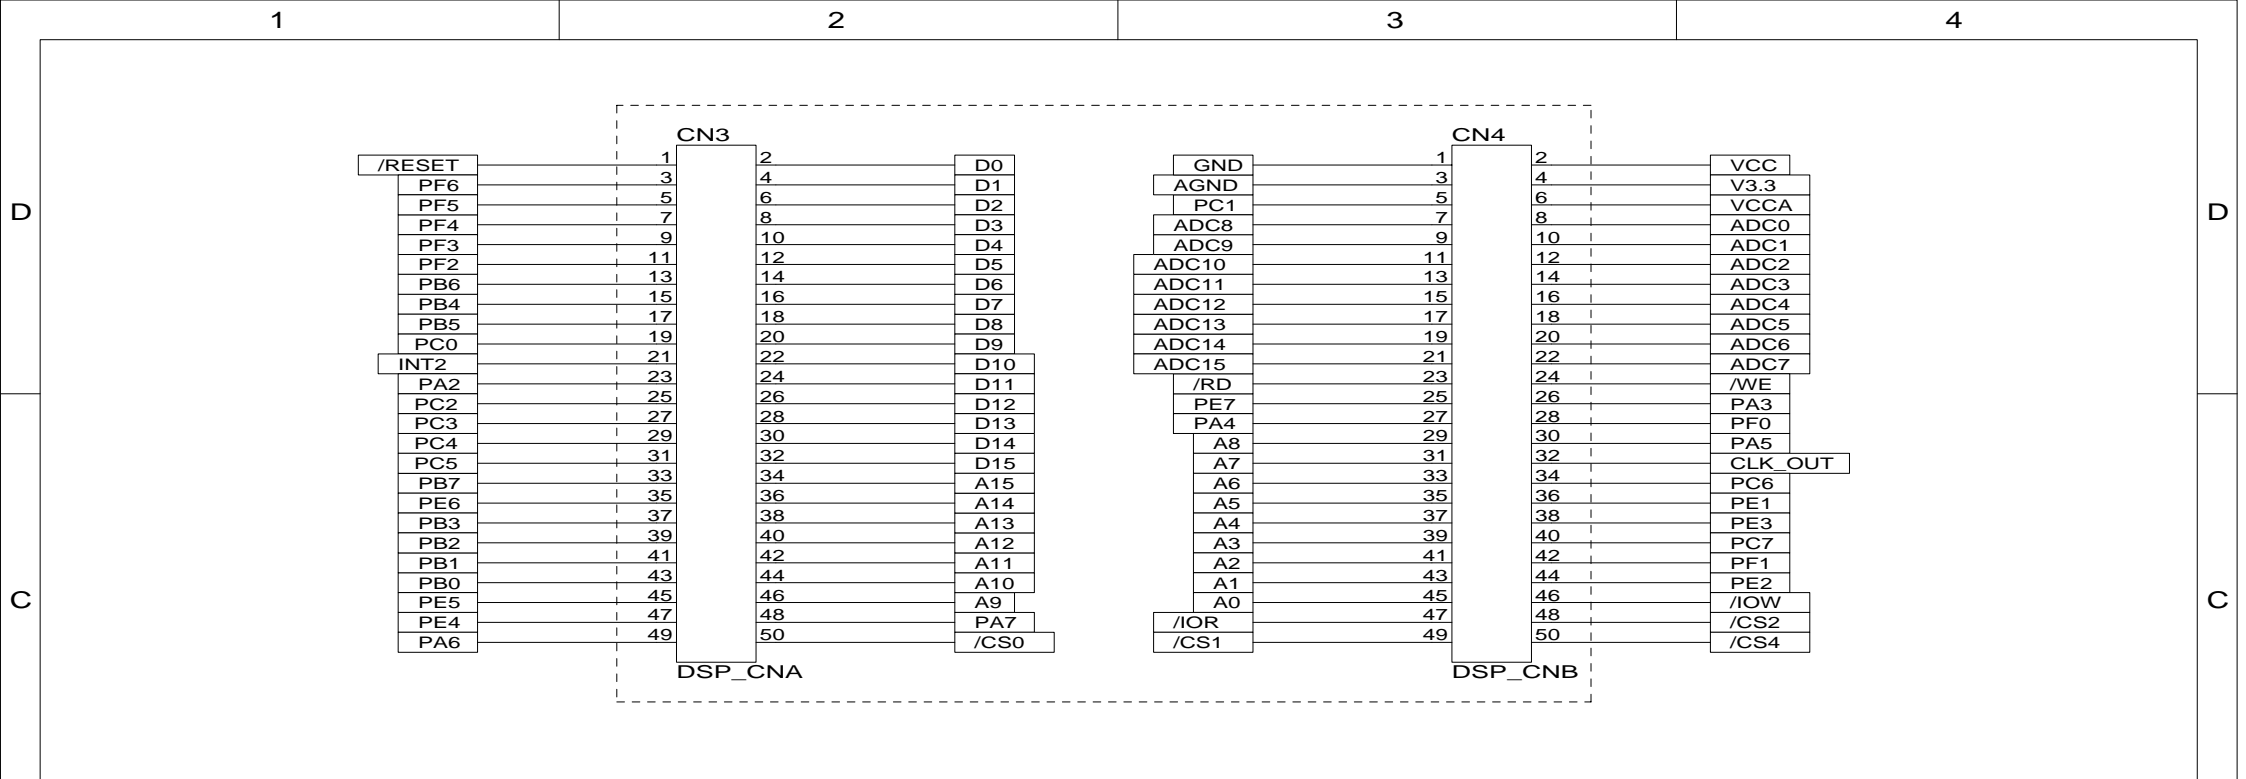

Title			note1
TMS320LF240A EVM - Memory			note2
			note3
Size	No.	Rev.	note4
A4	ET2003_0320	V1.0	note5
File	F:\...\SCH\memory.sch	Date	2007/03/28
		Time	14:18
			1 of 1

Title TMS320LF240A EVM - Connect			note1
Size A4			note2
No. ET2003_0320	Rev. V1.0		note3
File F:\...\SCH\connect.sch	Date 2007/03/28	Time 14:16	note4
			note5
1 of 1			