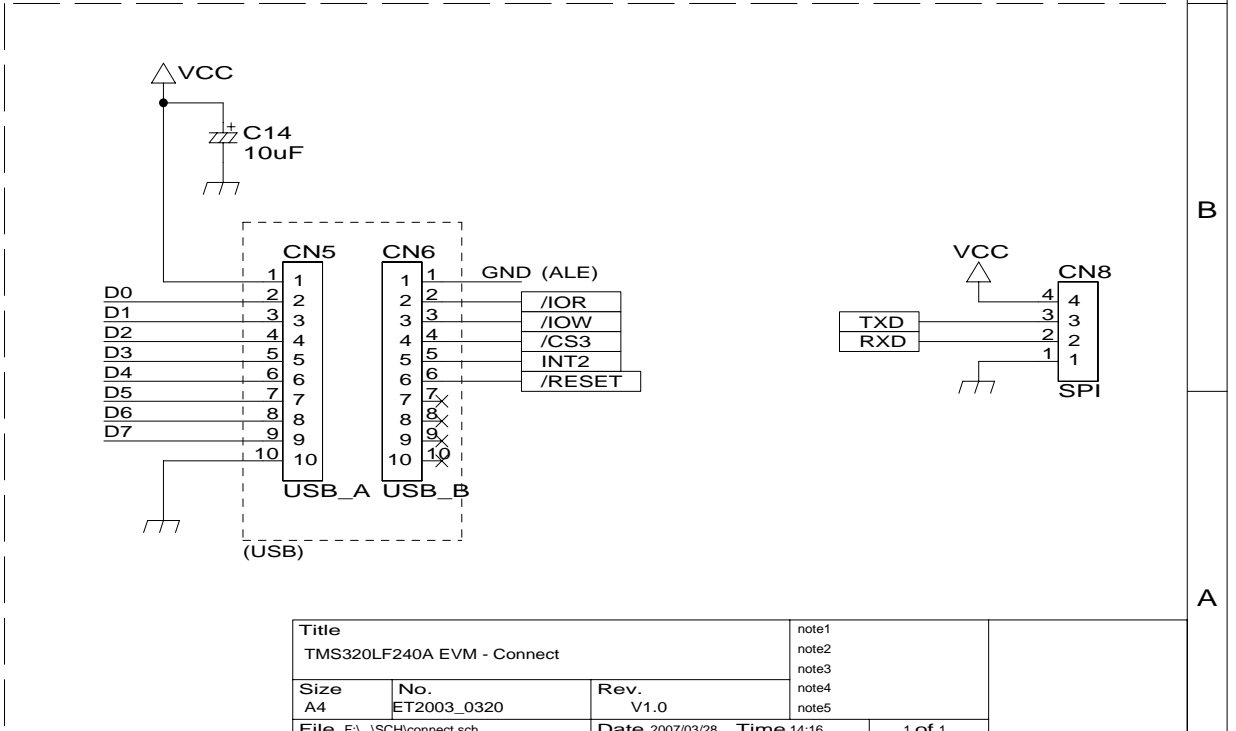

Title			note1
TMS320LF240A EVM - Memory			note2
			note3
Size	No.	Rev.	note4
A4	ET2003_0320	V1.0	note5
File	F:\...\SCH\memory.sch	Date	2007/03/28
		Time	14:18
			1 of 1

Title TMS320LF240A EVM - Connect			note1
Size A4			note2
No. ET2003_0320	Rev. V1.0		note3
File F:\...\SCH\connect.sch	Date 2007/03/28	Time 14:16	note4
			note5
1 of 1			