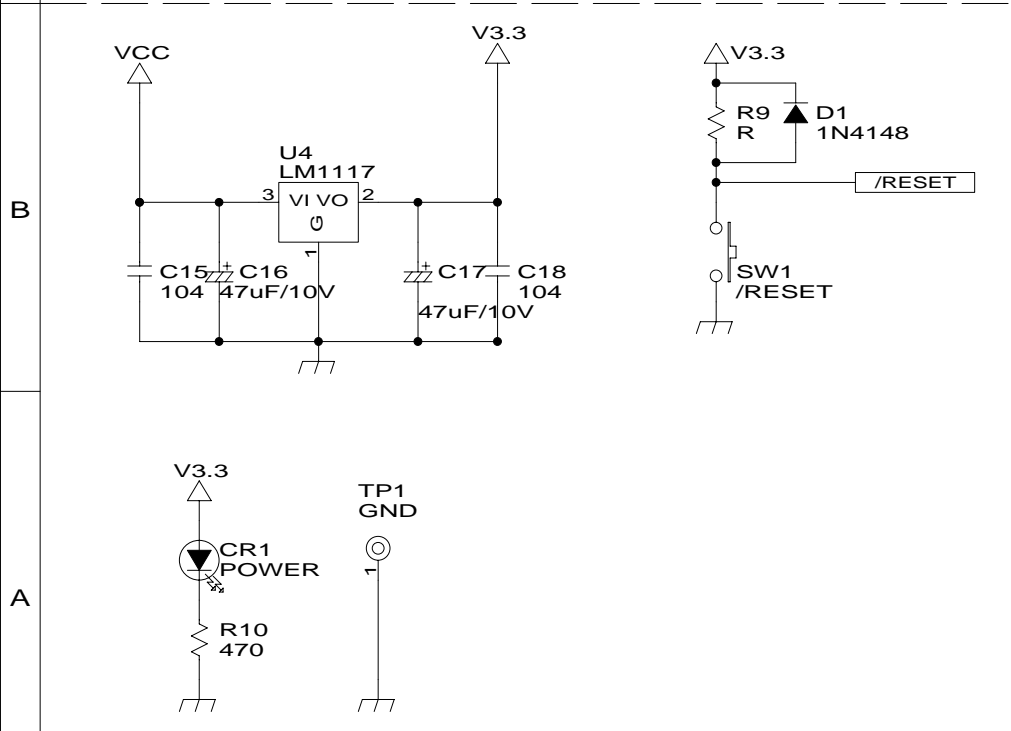

Title			note1
TMS320LF240A EVM - Memory			note2
			note3
Size	No.	Rev.	note4
A4	ET2003_0320	V1.0	note5
File	F:\...\SCH\memory.sch	Date	2007/03/28
		Time	14:18
			1 of 1

Title TMS320LF240A EVM - Connect			note1
Size A4			note2
No. ET2003_0320	Rev. V1.0		note3
File F:\...\SCH\connect.sch	Date 2007/03/28	Time 14:16	note4
			note5
1 of 1			